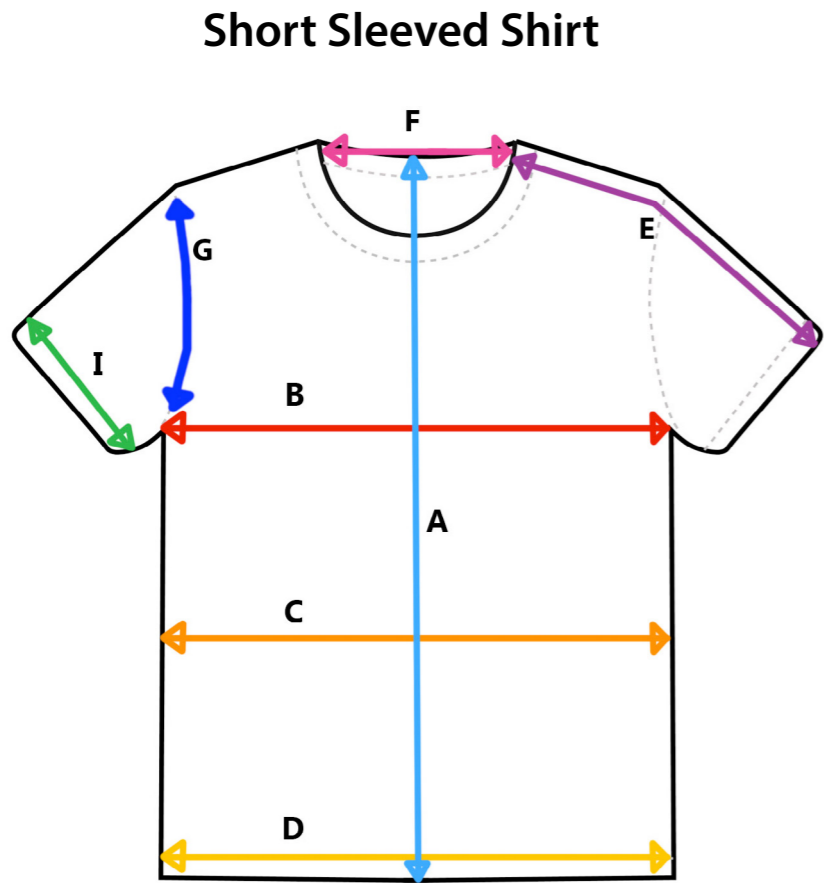

SHORT SLEEVED SHIRT SIZE GUIDE

Warning: The measurements shown refer to a garment not to a person

Size	A: Length	B: Chest Across	C: Waist Across	D: Hip Across	E: Sleeve Length (With Cuff)	F: Neck Across	G: Armhole	I: Short Sleeve Opening
4X Small Boys'	48.0cm	35.0cm	33.0cm	33.0cm	19.0cm	17.0cm	15.0cm	10.0cm
3X Small Boys'	52.0cm	38.0cm	36.0cm	36.0cm	20.0cm	18.0cm	16.0cm	10.0cm
2X Small Boys'	56.0cm	41.0cm	39.0cm	39.0cm	21.0cm	18.0cm	17.0cm	11.0cm
Extra Small Boys'	60.0cm	44.0cm	42.0cm	42.0cm	22.0cm	18.0cm	18.0cm	11.5cm
Small Boys'	64.0cm	46.0cm	44.0cm	44.0cm	24.0cm	19.0cm	19.0cm	12.0cm
Medium Boys'	66.0cm	48.0cm	46.0cm	46.0cm	26.0cm	19.0cm	20.0cm	13.0cm
Large Boys'	68.0cm	51.0cm	49.0cm	49.0cm	28.0cm	20.0cm	21.0cm	14.0cm
Extra Large Boys'	71.0cm	53.0cm	51.0cm	51.0cm	29.0cm	20.0cm	22.0cm	15.0cm
Small Men's	74.0cm	55.0cm	53.0cm	53.0cm	30.0cm	21.0cm	23.0cm	16.0cm
Medium Men's	76.0cm	57.0cm	55.0cm	55.0cm	32.0cm	21.0cm	24.0cm	17.0cm
Large Men's	78.0cm	60.0cm	58.0cm	58.0cm	34.0cm	22.0cm	25.0cm	18.0cm
Extra Large Men's	80.0cm	63.0cm	61.0cm	61.0cm	36.0cm	22.0cm	26.0cm	19.0cm
2X Large Men's	82.0cm	66.0cm	64.0cm	64.0cm	38.0cm	23.0cm	27.0cm	20.0cm
3X Large Men's	84.0cm	69.0cm	67.0cm	67.0cm	40.0cm	23.0cm	28.0cm	21.0cm
4X Large Men's	86.0cm	72.0cm	70.0cm	70.0cm	42.0cm	24.0cm	29.0cm	22.0cm
Ladies' 6	64.0cm	46.0cm	42.0cm	46.0cm	22.0cm	19.0cm	19.0cm	12.0cm
Ladies' 8	66.0cm	48.0cm	44.0cm	48.0cm	24.0cm	19.0cm	20.0cm	13.0cm
Ladies' 10	68.0cm	51.0cm	47.0cm	51.0cm	27.0cm	20.0cm	21.0cm	14.0cm
Ladies' 12	71.0cm	53.0cm	49.0cm	53.0cm	29.0cm	20.0cm	22.0cm	15.0cm
Ladies' 14	74.0cm	55.0cm	51.0cm	55.0cm	31.0cm	21.0cm	23.0cm	16.0cm
Ladies' 16	76.0cm	57.0cm	53.0cm	57.0cm	33.0cm	21.0cm	24.0cm	17.0cm
Ladies' 18	78.0cm	60.0cm	56.0cm	60.0cm	36.0cm	22.0cm	25.0cm	18.0cm
Ladies' 20	80.0cm	63.0cm	59.0cm	63.0cm	38.0cm	22.0cm	26.0cm	19.0cm
Ladies' 22	82.0cm	66.0cm	62.0cm	66.0cm	40.0cm	23.0cm	27.0cm	20.0cm
Slim-Fit Small Youth	60.0cm	44.0cm	38.0cm	38.0cm	26.0cm	18.0cm	16.0cm	10.0cm
Slim-Fit Medium Youth	62.0cm	46.0cm	40.0cm	40.0cm	27.0cm	19.0cm	17.0cm	11.0cm
Slim-Fit Large Youth	64.0cm	48.0cm	42.0cm	42.0cm	28.0cm	20.0cm	18.0cm	12.0cm
Slim-Fit Extra Large Youth	66.0cm	50.0cm	44.0cm	44.0cm	29.0cm	20.0cm	19.0cm	13.0cm
Slim-Fit Small Adult	68.0cm	52.0cm	46.0cm	46.0cm	30.0cm	21.0cm	19.0cm	13.0cm
Slim-Fit Medium Adult	70.0cm	54.0cm	48.0cm	48.0cm	31.0cm	21.0cm	20.0cm	14.0cm
Slim-Fit Large Adult	72.0cm	56.0cm	50.0cm	50.0cm	32.0cm	21.0cm	21.0cm	15.0cm
Slim-Fit Extra Large Adult	74.0cm	58.0cm	52.0cm	52.0cm	33.0cm	21.0cm	22.0cm	16.0cm
Slim-Fit 2X Large Adult	76.0cm	60.0cm	54.0cm	54.0cm	34.0cm	22.0cm	23.0cm	17.0cm
Slim-Fit 3X Large Adult	78.0cm	62.0cm	56.0cm	56.0cm	35.0cm	22.0cm	24.0cm	18.0cm